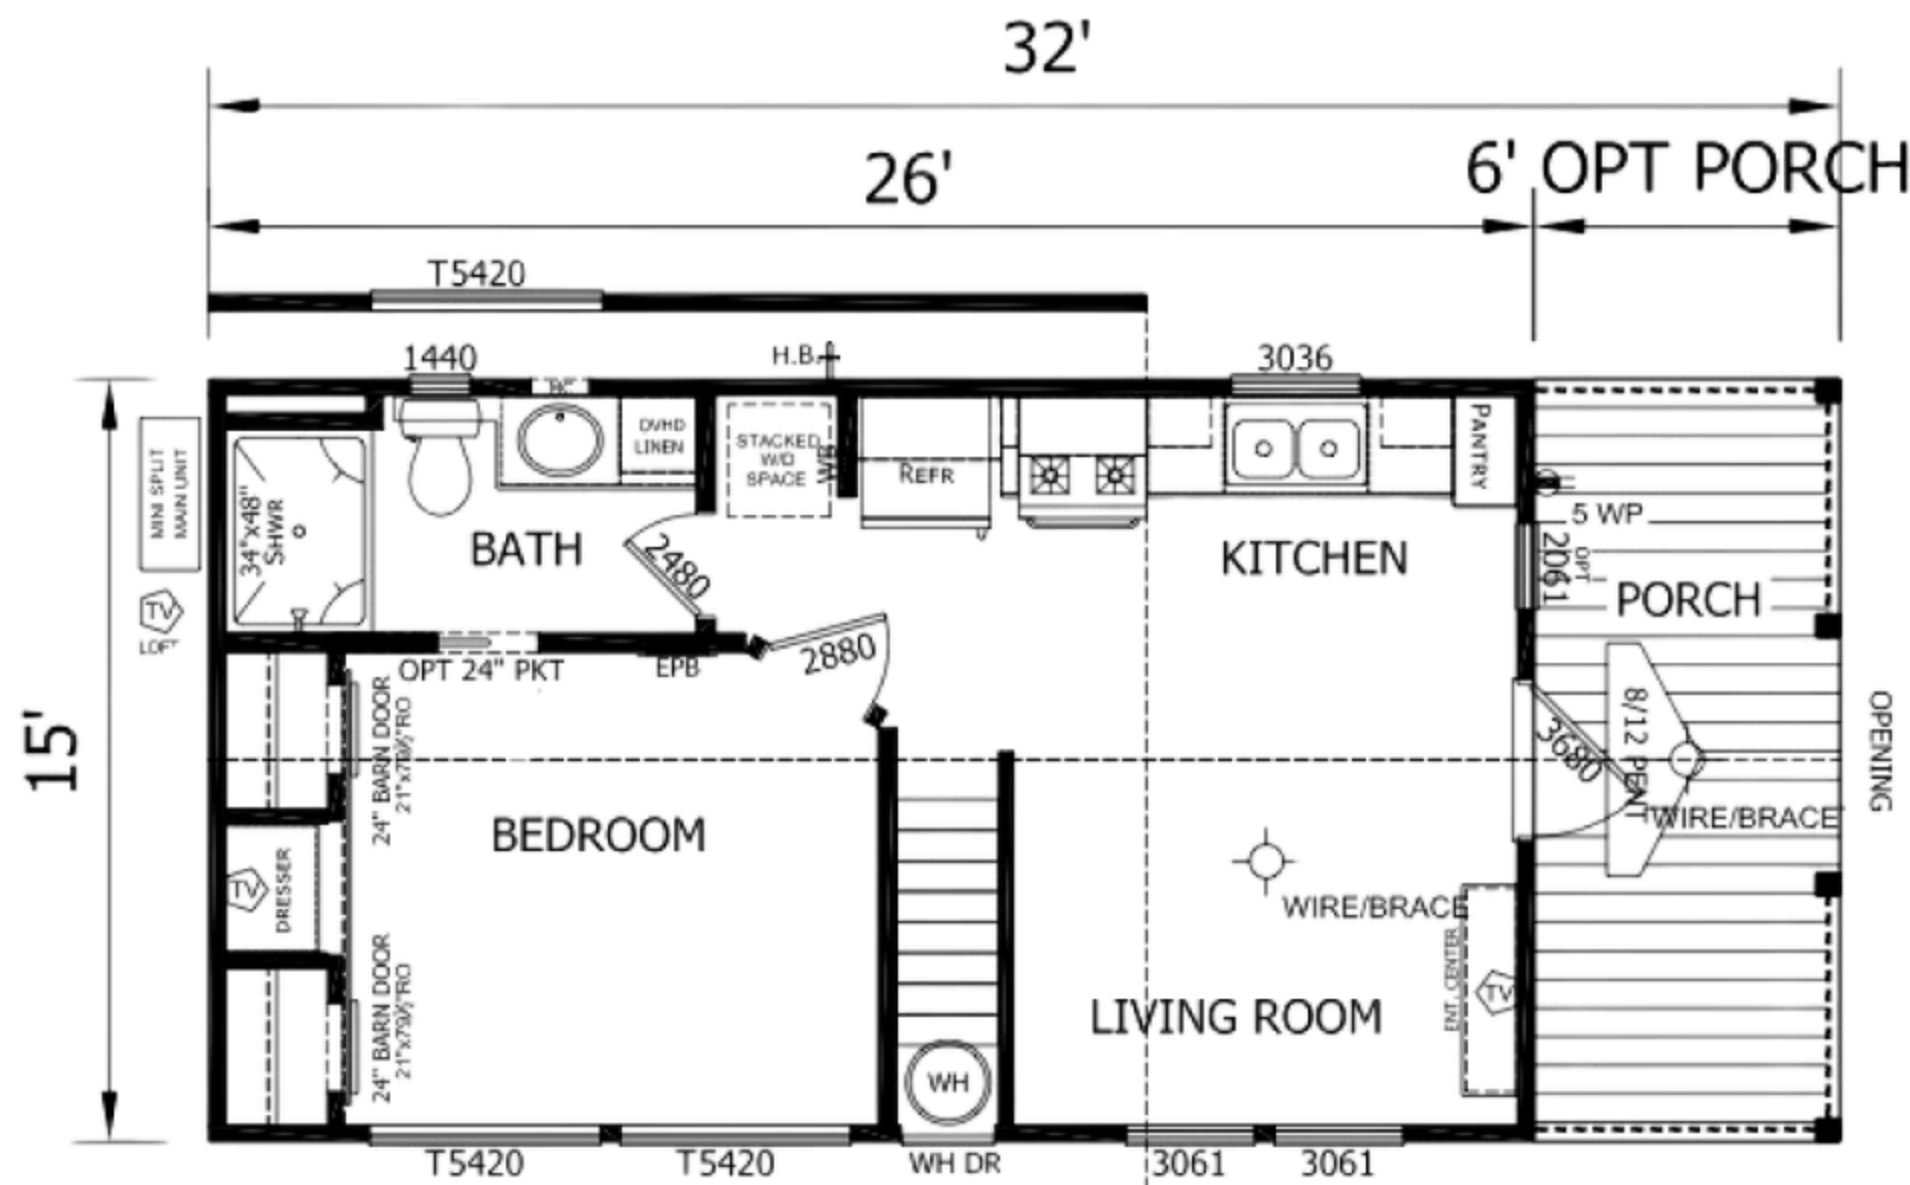

The Hatteras

15 WIDE

Starting at **\$89,900**

FLOORPLAN FEATURES

- 399 Sq Ft.
- 1 Bedroom
- Board/Batten Siding
- Living/Kitchen
- Full Bath
- Tile Backsplash
- Mini-Splits
- Metal Roof
- Full Sheetrock
- Loft option
- Deck option
- W/D option